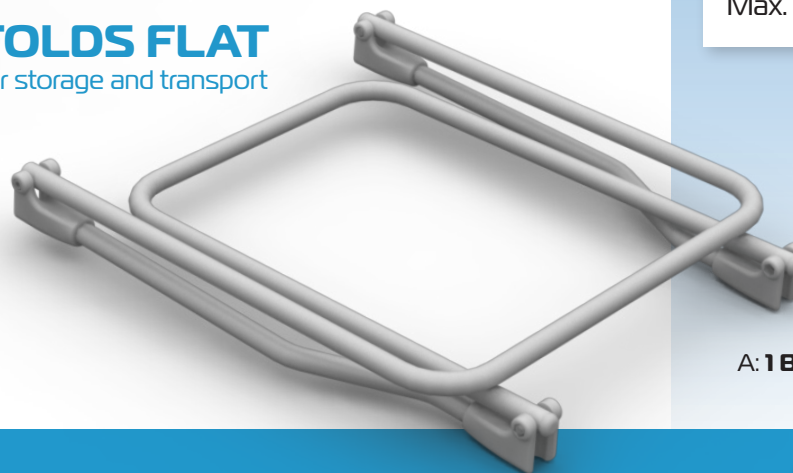

# BLANKET SUPPORT

RG64BS

SUPPORTS BEDDING  
above person in bed

FOLDS FLAT  
for storage and transport

## FEATURES

- Supports bedding above person in bed
- Two width settings: 350mm / 460mm
- Easy to remove and fit when making bed.
- Folds flat for transport and storage (60mm)
- Lightweight (2kg)

## SPECIFICATIONS

Overall: **510mm L x 460mm W x 560mm H**

Overall: **560mm L x 460mm W x 60mm H**  
(Folded)

Product weight: **2kg**

Max. Supportive Load: **10kg**

Please contact **REDGUM Brand** if you require further information on this product